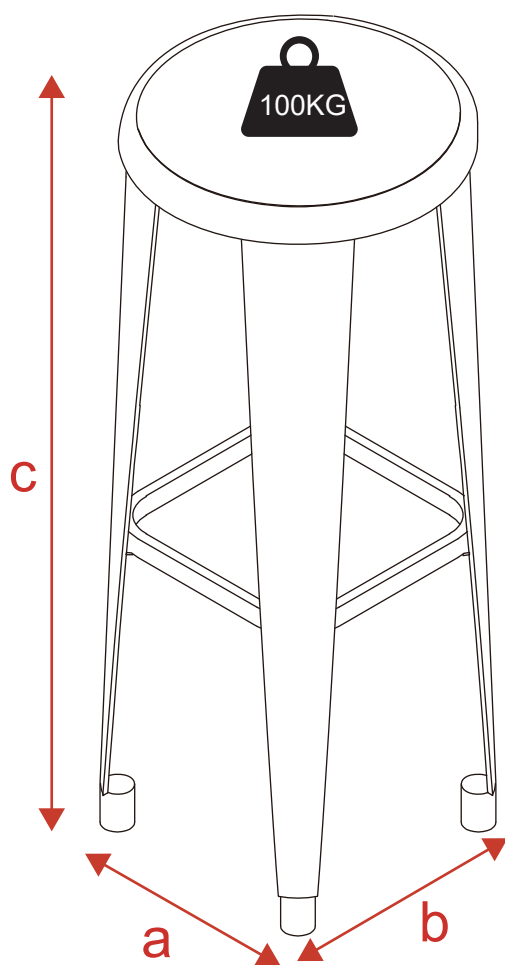

Ref:530750 (tabouret/stool/kruk/taburete/banco/Hocker)

1

4x8

3x2

5x2

Dx8

Fx1

Gx16

2

Ref:530750 (tabouret/stool/kruk/taburete/banco/Hocker)

a:34cm

b:34cm

c:70cm

GIFI DIFFUSION SAS - BP40
ZI la boubène
47300 Villeneuve / Lot
France

Copyright © All rights reserved

<https://quefairedemesdechets.fr>